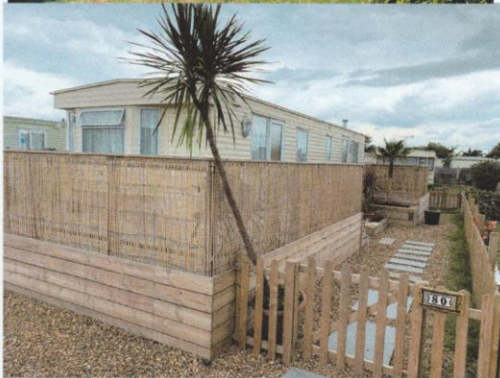

# Private sales

B15  
PIONEER GOLD  
35X12 3B  
£30000  
2017  
D/G, C/H, SHED, VERANDA  
SKIRTED, FENCE

MS009  
  
£15000  
TWIN END BEDS, C/H, VERANDA

MS11  
ABI CHATSWORTH  
38X12  
£20000  
D/G, C/H, VERANDA, SHED

MS019  
PIONEER GOLD  
35X12 2B  
£30000  
2017  
D/G, C/H, SHED, PATIO, SKIRTED

MS026  
ATLAS FESTIVAL  
35X12  
£5000

MS051  
ABI ASHURST  
36X12  
£18000  
INC SITE FEE  
D/G, C/H, PATIO, SHED, FENCED.

MS078  
ATLAS GEMINI  
34X10  
PARKING, VERANDA , FENCED  
£15000

B12  
ATLAS FESTIVAL  
PATIO, STEPS, SHEDS  
FENCED  
£9995

ALL PRIVATE SALES ARE SUBJECT TO 15% PLUS VAT TRANSFER FEE. (min £500)

CALL OFFICE FOR FURTHER DETAILS; 01621779434